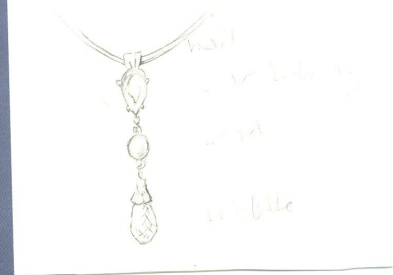

Custom Design Examples

Before and After Remount

Briolette Drop and Sketch

Cartouche Evolution

CARTOUCHE

- K - 14k gold
- L - 10.8/2mm
- T - 1mm
- E - red (+)
- 1 - 1mm

Ring and Sketch

per our conversation