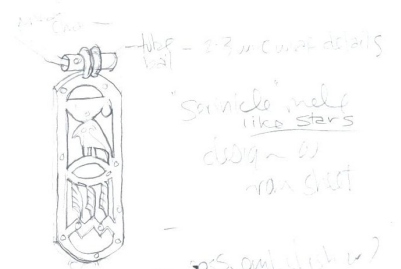

Custom Design Examples

Before and After Remount

Briolette Drop and Sketch

Cartouche Evolution

CARTOUCHE

- K - 14k gold
- L - 10.8/2mm
- T - 1mm
- E - red (+)
- 1 - 1mm

Ring and Sketch

per our conversation